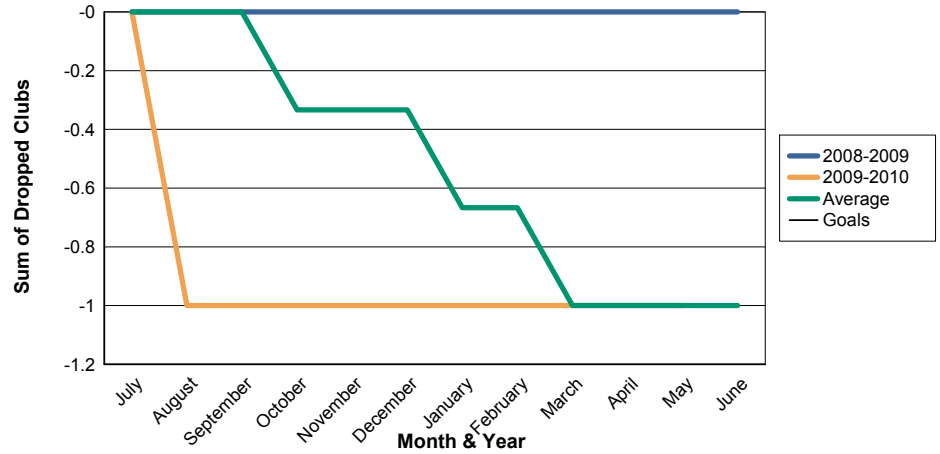

3 Year Comparisons for GMT Constitutional Area 1

By GMT District

As of May 2010

Sum of New Clubs/ Month & Year

For District 14 U

Sum of Dropped Clubs/ Month & Year

For District 14 U

Sum of Net Clubs/ Month & Year