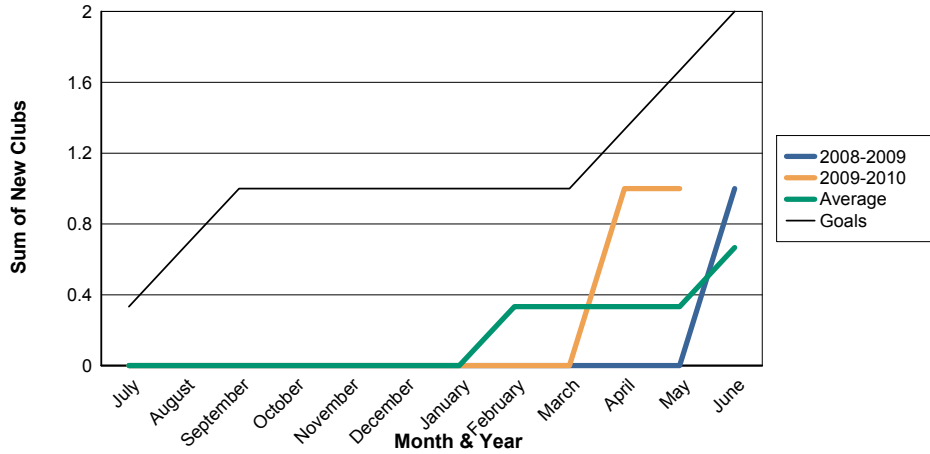

3 Year Comparisons for GMT Constitutional Area 1

By GMT District

As of May 2010

Sum of New Clubs/ Month & Year

For District 14 U

Sum of Dropped Clubs/ Month & Year

For District 14 U

Sum of Net Clubs/ Month & Year