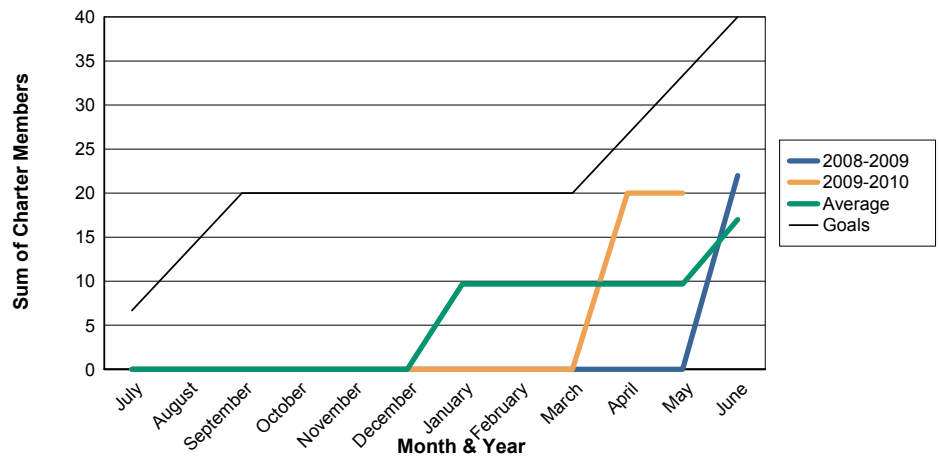

Sum of Charter Members/ Month & Year

For District 14 U