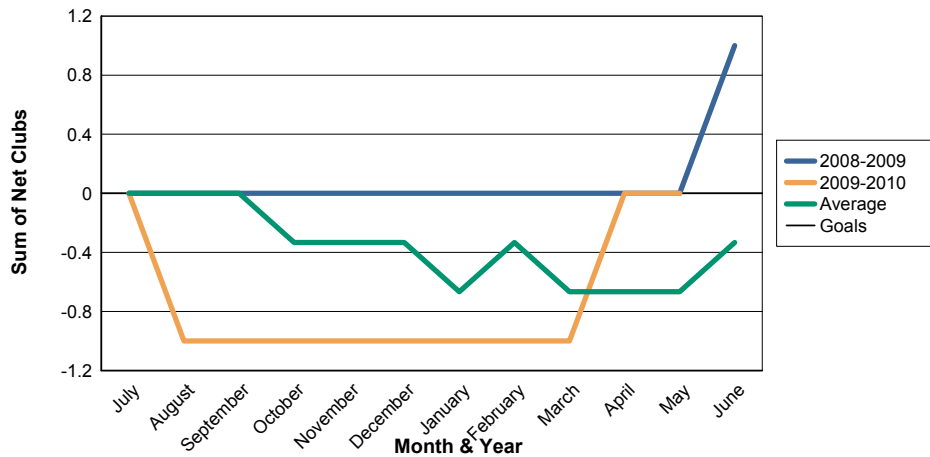

Sum of Net Clubs/ Month & Year

For District 14 U