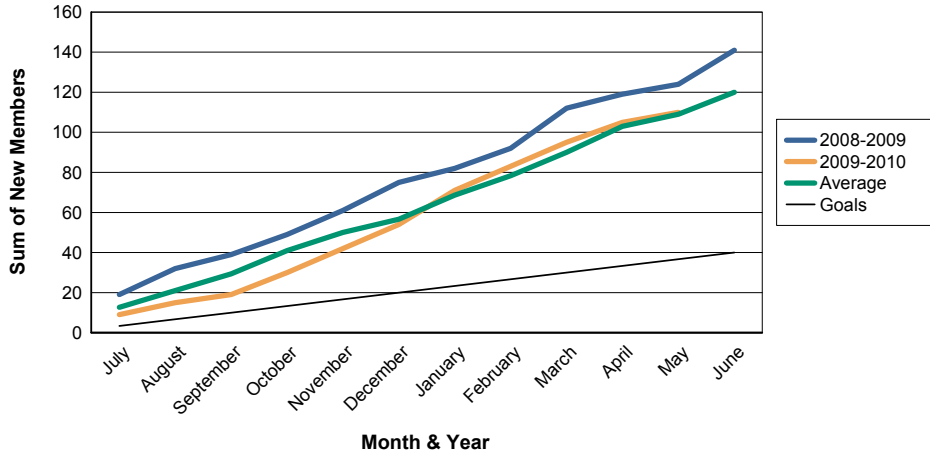

3 Year Comparisons for GMT Constitutional Area 1

By GMT District

As of May 2010

Sum of New Clubs/ Month & Year

For District 14 U

Sum of Dropped Clubs/ Month & Year

For District 14 U

Sum of Net Clubs/ Month & Year

For District 14 U

Sum of Charter Members/ Month & Year

For District 14 U

3 Year Comparisons for GMT Constitutional Area 1

By GMT District

As of May 2010

Sum of New Members/ Month & Year

For District 14 U

Sum of Dropped Members/ Month & Year

For District 14 U

Sum of Net Members/ Month & Year

For District 14 U