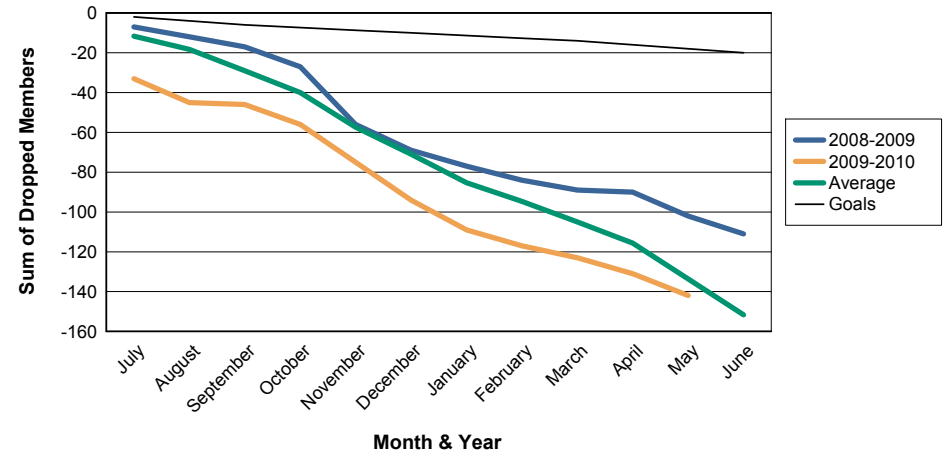

For District 14 U

Sum of Charter Members/ Month & Year

For District 14 U

3 Year Comparisons for GMT Constitutional Area 1

By GMT District

As of May 2010

Sum of New Members/ Month & Year

For District 14 U

Sum of Dropped Members/ Month & Year

For District 14 U

Sum of Net Members/ Month & Year

For District 14 U